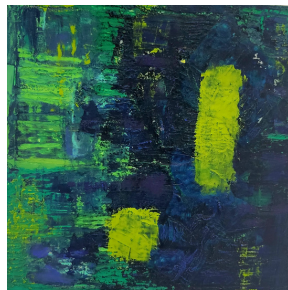

Granite Gravel // rock
garden series // 10in x
10in // cradled wood
panel // was $350 //
now $150